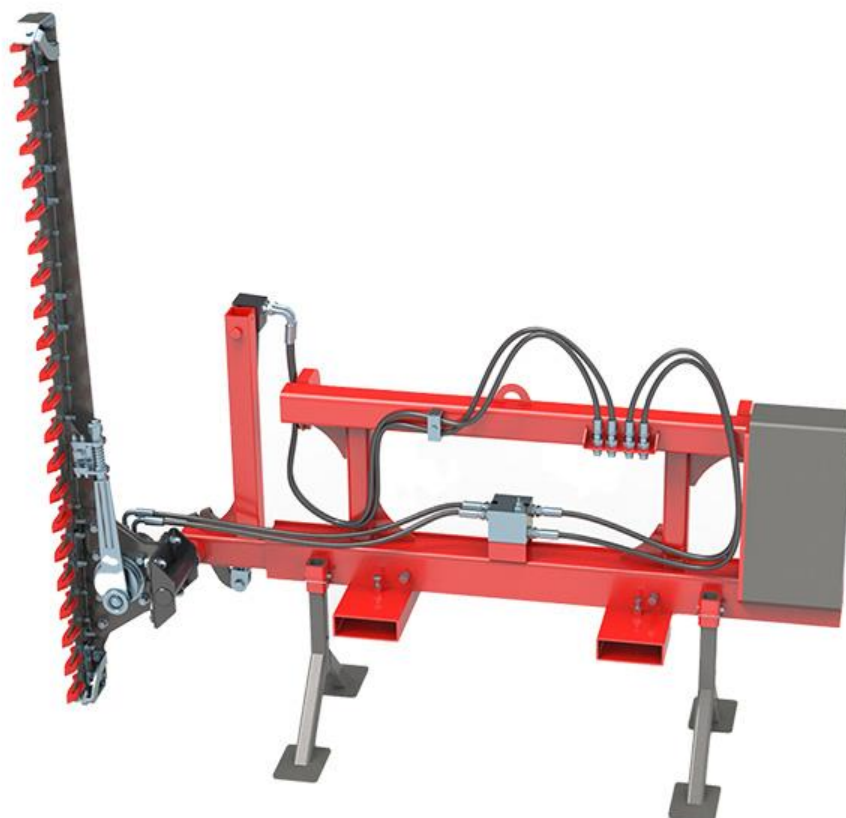

SIROMER Equipment

Your Tractor's Best Friend

SIROMER FEL HEDGE TRIMMER

The front end loader hedge trimmer has many advantages such as simple operation, low noise, and lightweight.

It can be fitted to tractors, compact tractors, yard loaders as well as wheel loaders, and front loaders using Euro adaptors. The cutting device is powered through the tractor's hydraulic system.

MODEL	Weight	Oil pressure needed	Max branch width
F50	270 kg	140-180 bar	30mm

Tel: 01253 799 029
Web: www.siromer.online

Specification subject to change without notice.
Information is for guidance only.