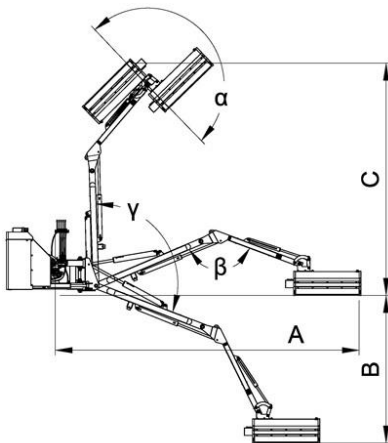

## Hedge Trimmer

Siromer's G6 Hedge Trimmer is PTO driven and fitted with its own hydraulic pump and 180 liter hydraulic tank, which means there are no additional hydraulic requirements.

The trimmer is capable of cutting on top of a 4.7m hedge with a 6.2m horizontal reach and 1.3m Head.

Available with either cable controls (G6C) or electronic controls (G6E)

Specification	
Structure Weight	1050kg
Cutting Width	1300mm
Blade Type	Knife Blade
Number of Knives	52
Oil Capacity	180L
PTO Speed	540r/min
Tractor HP	75-120hp
3pl Category	II
A	620cm
B	300cm
C	470cm
a	180°
β	137°
γ	113°