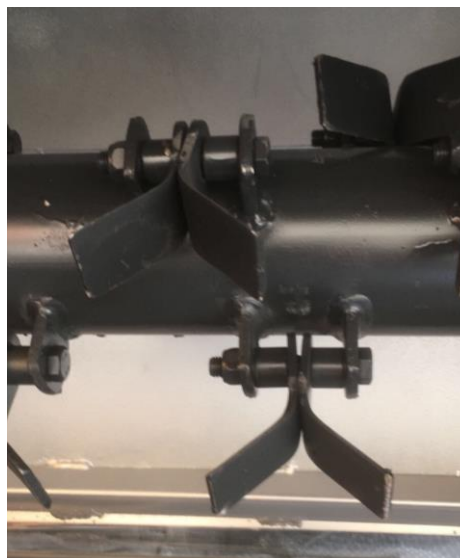

SIROMER Equipment

Your Tractor's Best Friend

SIROMER ATV FLAIL MOWER

Model : M80

- High quality cutting finish
- Complete with Rear Roller
- Fitted with Y blades
- Petrol Engine
- Electric Stop/Start

Working Width	Weight	Flail Type	No. of Blades	Engine HP
1150 mm	230 kg	Y Blade	56	15