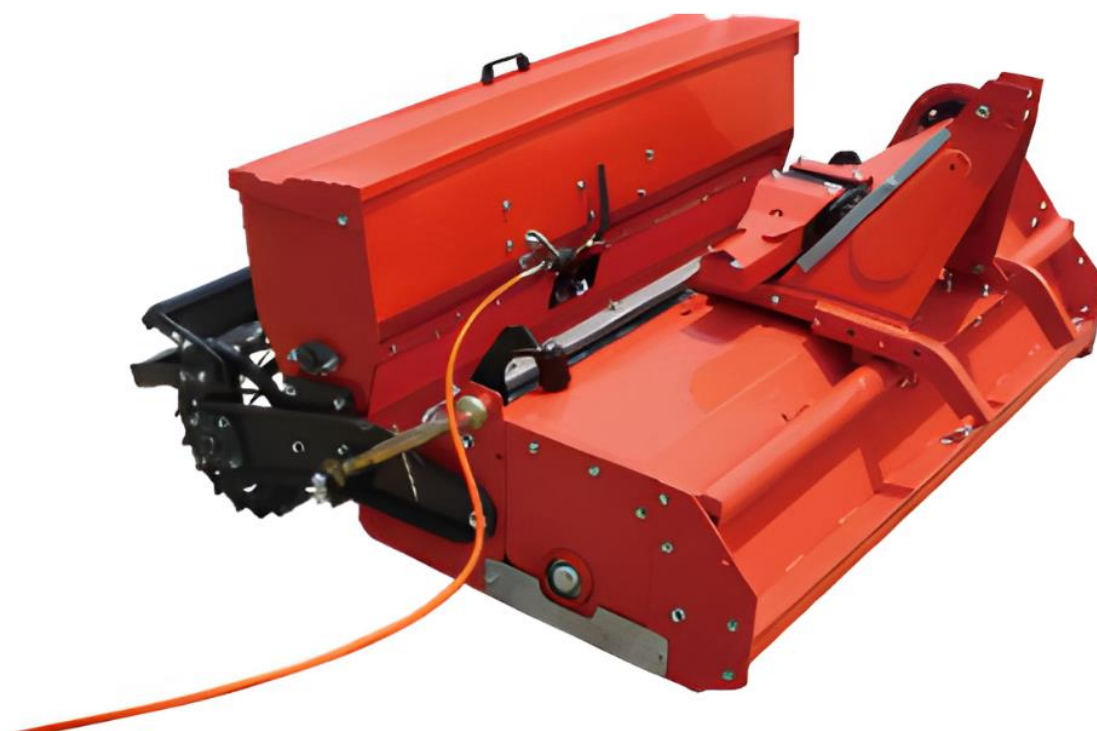

SIROMER Equipment

Your Tractor's Best Friend

SIROMER STONE BURIER WITH SEEDER

The Siromer stone burier cultivates, buries stones, levels to prepare the perfect bed. The stones, clods, old turf and debris are centrifugally separated out and thrown to the bottom of the soil profile. A screen gradually releases the renovated material with the finest soil at the top, this then passes under the mesh roller which gently levels off the soil leaving a bed perfect for seeding.

With the addition of a seeder, mounted between the screen and the roller, seeds are dropped at the selected rate before being compressed into the ground, allowing the user to prepare and plant all in one pass. Complete with shear pin PTO shaft.