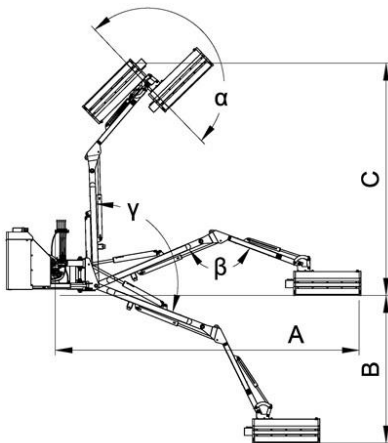

SIROMER Equipment

Your Tractor's Best Friend

Hedge Trimmer

Siromer's G6 Hedge Trimmer is PTO driven and fitted with its own hydraulic pump and 180 liter hydraulic tank, which means there are no additional hydraulic requirements.

The trimmer is capable of cutting on top of a 4.7m hedge with a 6.2m horizontal reach and 1.3m Head.

Available with either cable controls (G6C) or electronic controls (G6E)

Specification	
Structure Weight	1050kg
Cutting Width	1300mm
Blade Type	Knife Blade
Number of Knives	52
Oil Capacity	180L
PTO Speed	540r/min
Tractor HP	75-120hp
3pl Category	II
A	620cm
B	300cm
C	470cm
α	180°
β	137°
γ	113°